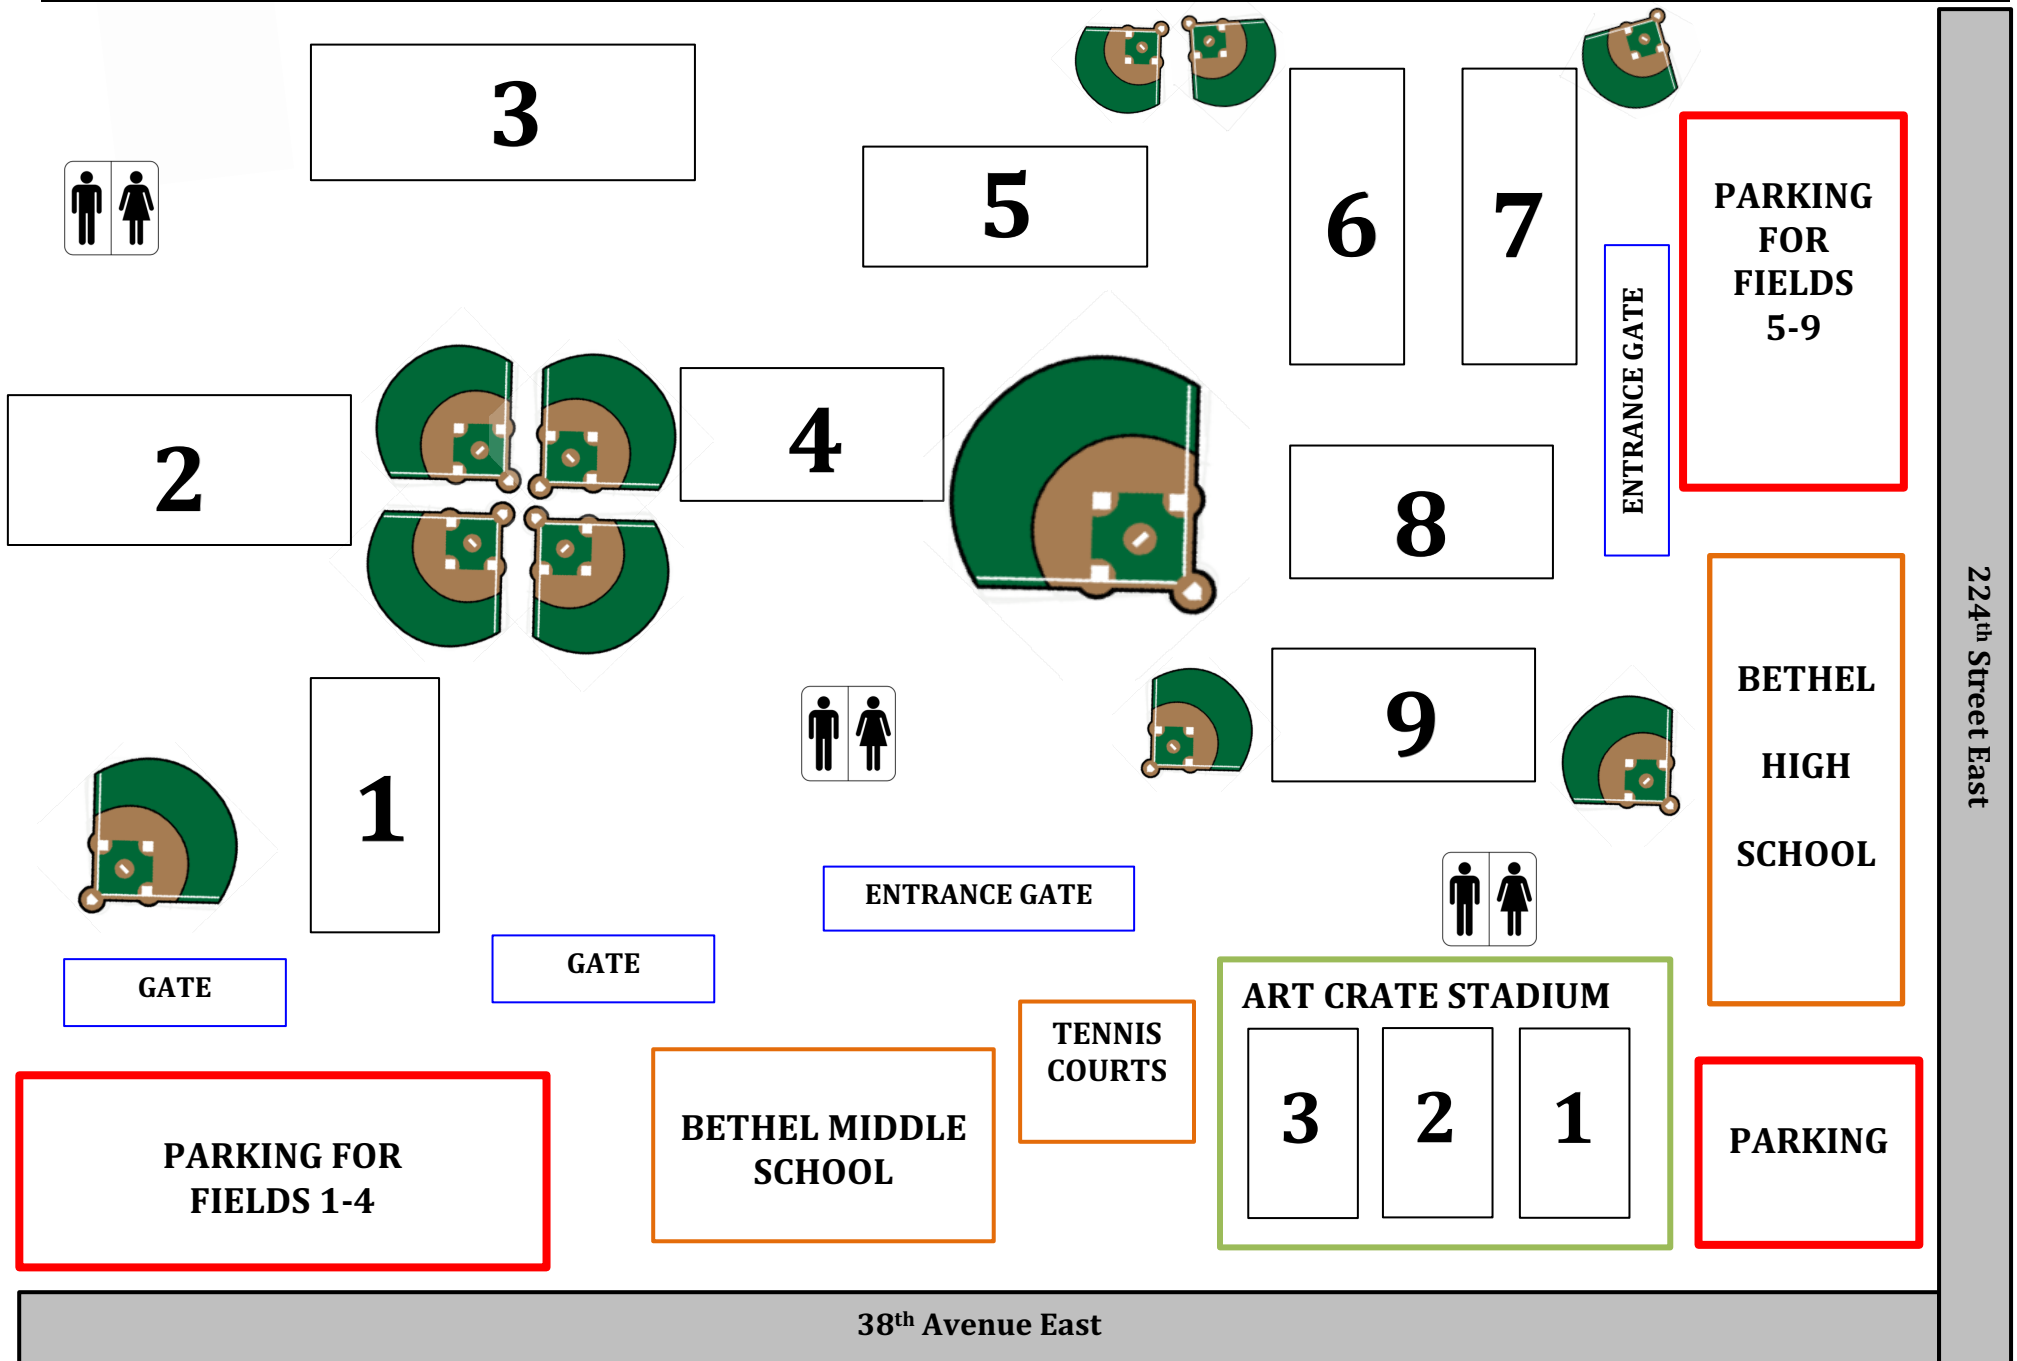

BETHEL MIDDLE SCHOOL (BMS) & BETHEL HIGH SCHOOL (BHS)

SOCCER FIELD MAP

22001 38th Ave E., Spanaway WA 98387

2

3

5

6

7

PARKING FOR FIELDS 5-9

ENTRANCE GATE

4

8

9

BETHEL HIGH SCHOOL

224th Street East

ENTRANCE GATE

1

GATE

GATE

PARKING FOR FIELDS 1-4

BETHEL MIDDLE SCHOOL

TENNIS COURTS

ART CRATE STADIUM
3 2 1

PARKING

38th Avenue East